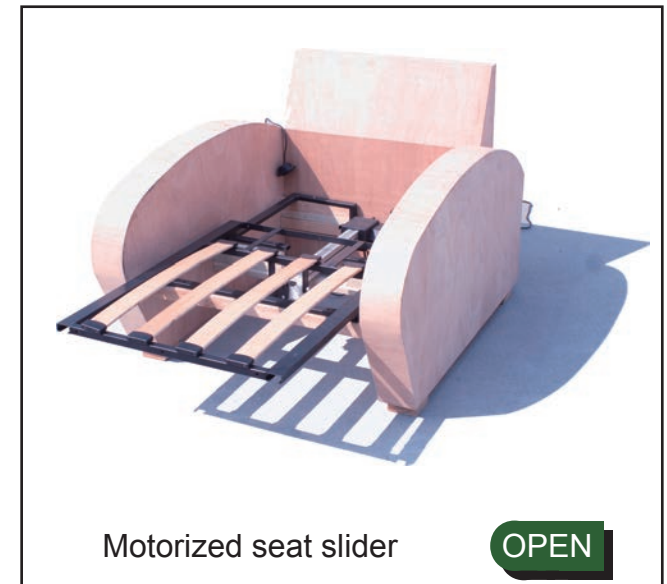

SLD00
SERIES

SEAT SLIDER SOFA MECHANISM

Container Loading Capacity
400-500 units/20GP

(in general, dimensions in mm)

SLD000

S E R I E S

SEAT SLIDER SOFA MECHANISM

Slider sofa completely changes the look and feeling of an ordinary footrest style of a recliner sofa.

Slider mechanism passed the test of 25000 stress cycles under 120 kg.

It is much easier to upholster and assemble than recliners.

Both powered and manual versions are available