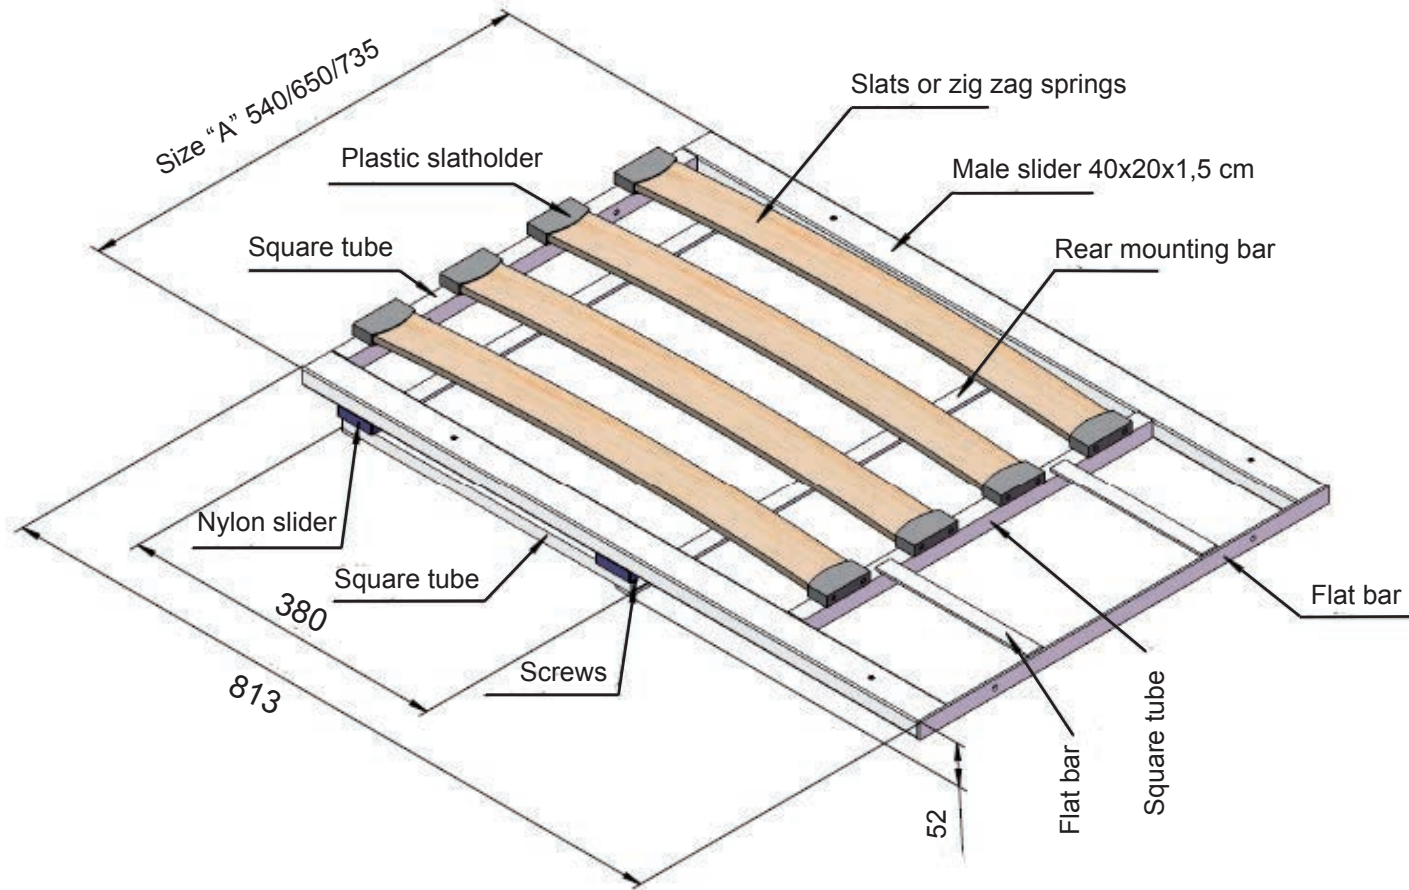

SLD00
SERIES

SEAT SLIDER SOFA MECHANISM

Container Loading Capacity
400-500 units/20GP

(in general, dimensions in mm)

SLD000

S E R I E S

SEAT SLIDER SOFA MECHANISM

Slider sofa completely changes the look and feeling of an ordinary footrest style of a recliner sofa.

Slider mechanism passed the test of 25000 stress cycles under 120 kg.

It is much easier to upholster and assemble than recliners.

Both powered and manual versions are available