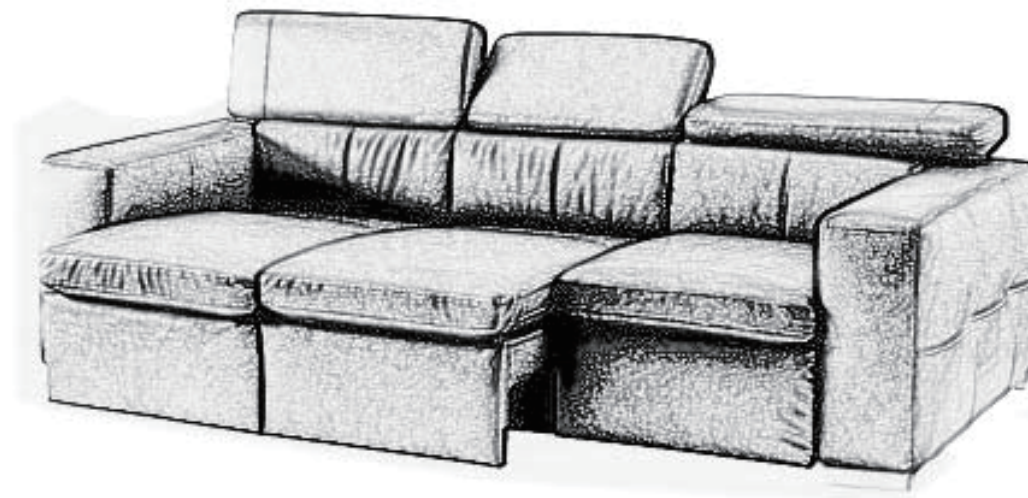

SLD00
SERIES

SEAT SLIDER SOFA MECHANISM

Container Loading Capacity
400-500 units/20GP

(in general, dimensions in mm)

SLD000

S E R I E S

SEAT SLIDER SOFA MECHANISM

Slider sofa completely changes the look and feeling of an ordinary footrest style of a recliner sofa.

Slider mechanism passed the test of 25000 stress cycles under 120 kg.

It is much easier to upholster and assemble than recliners.

Both powered and manual versions are available