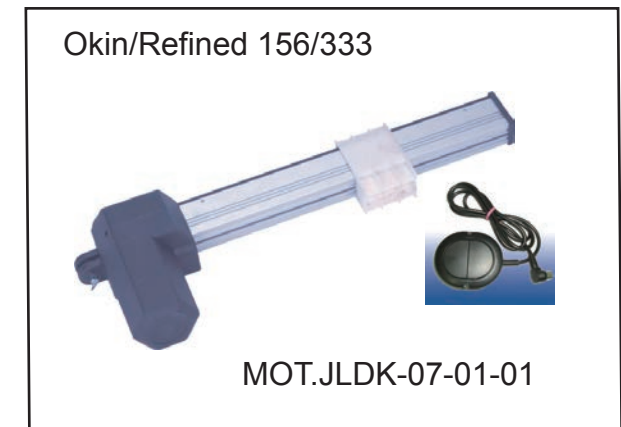

**SFL700**  
S E R I E S

*LOUNGE SEAT*

Zero Wall Recliner  
4302/5302/P02/P03

When the seat width is the same as the sectional seat outside length, the sectional sofa will be more contemporary, it will make your sectional sofa very special: modern and comfortable.