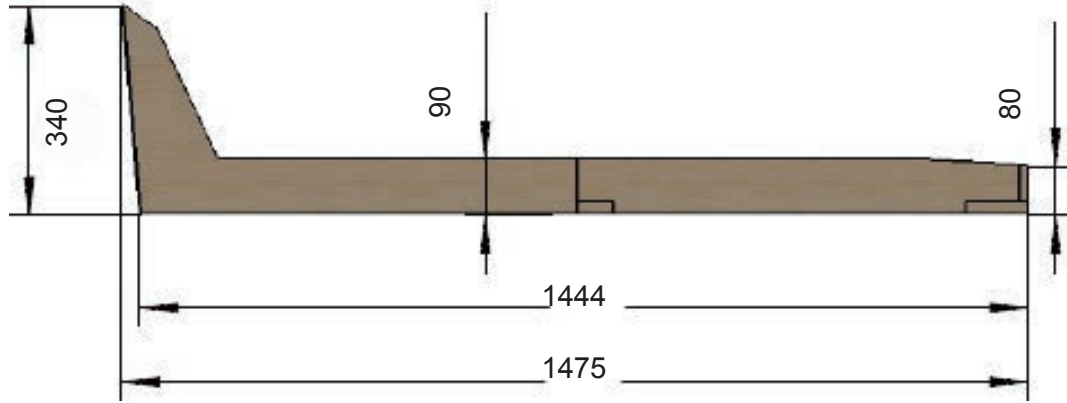

**SFL700**  
S E R I E S

*LOUNGE SEAT*

Zero Wall Recliner  
4302/5302/P02/P03

When the seat width is the same as the sectional seat outside length, the sectional sofa will be more contemporary, it will make your sectional sofa very special: modern and comfortable.

Top Frame Specification Ref.

Base Frame Specification Ref.

(in general, dimensions in mm)