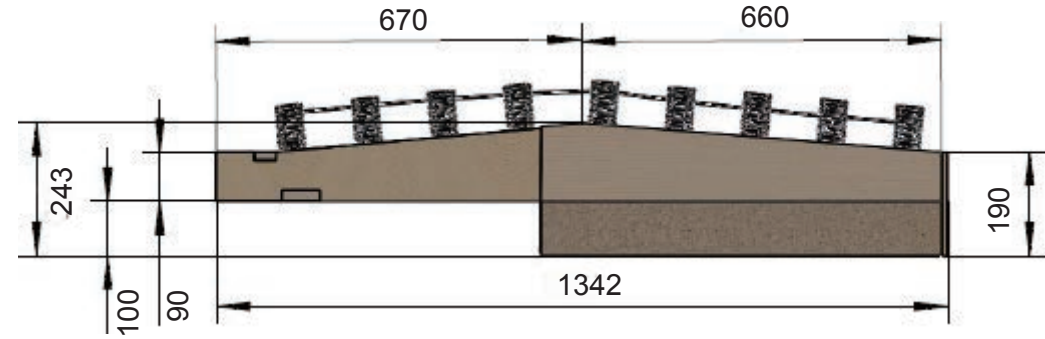

**SFL700**  
S E R I E S

*LOUNGE SEAT*

Zero Wall Recliner  
4302/5302/P02/P03

When the seat width is the same as the sectional seat outside length, the sectional sofa will be more contemporary, it will make your sectional sofa very special: modern and comfortable.

Top Frame Specification Ref.

Base Frame Specification Ref.

(in general, dimensions in mm)