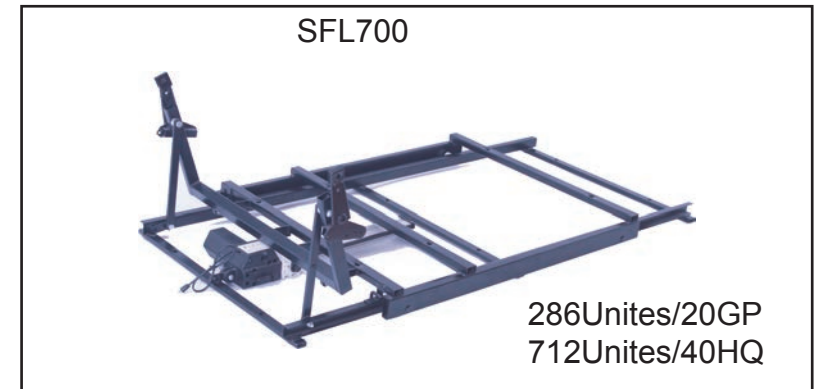

**SFL700**  
S E R I E S

*LOUNGE SEAT*

Zero Wall Recliner  
4302/5302/P02/P03

When the seat width is the same as the sectional seat outside length, the sectional sofa will be more contemporary, it will make your sectional sofa very special: modern and comfortable.