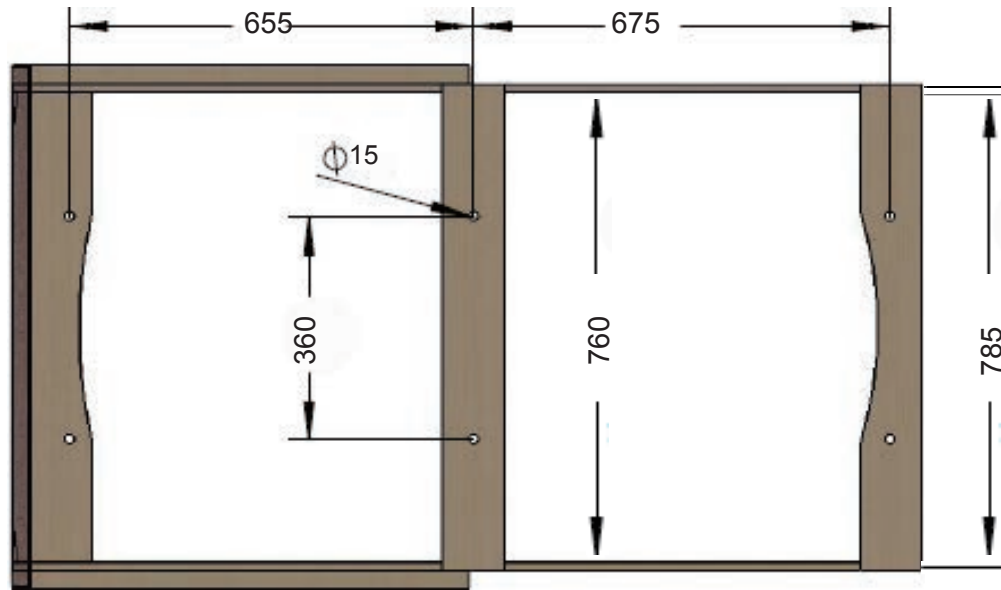

**SFL700**  
S E R I E S

*LOUNGE SEAT*

Zero Wall Recliner  
4302/5302/P02/P03

When the seat width is the same as the sectional seat outside length, the sectional sofa will be more contemporary, it will make your sectional sofa very special: modern and comfortable.

Top Frame Specification Ref.

Base Frame Specification Ref.

(in general, dimensions in mm)