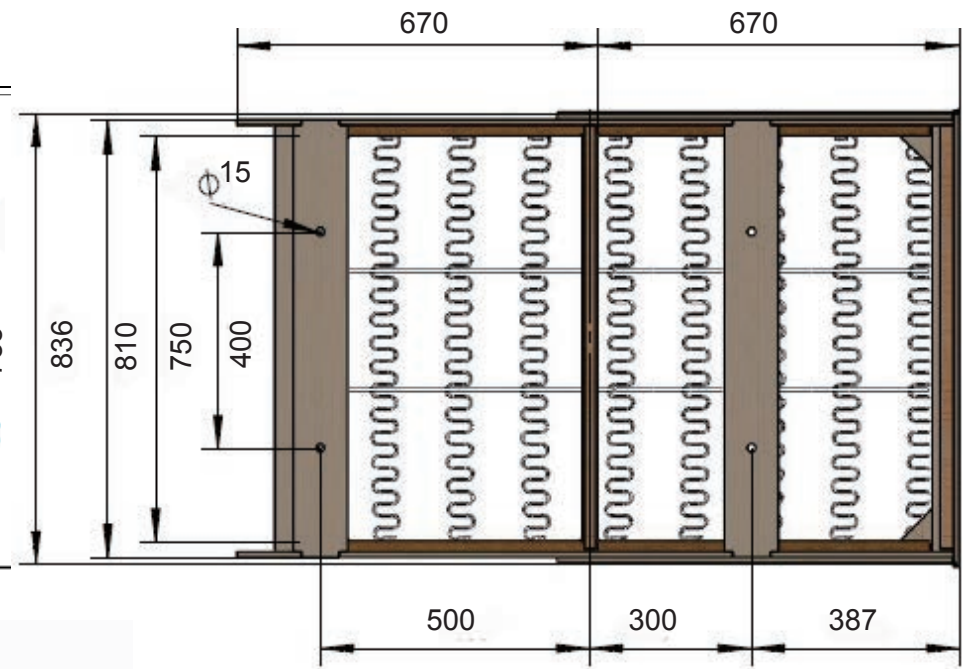

**SFL700**  
S E R I E S

*LOUNGE SEAT*

Zero Wall Recliner  
4302/5302/P02/P03

When the seat width is the same as the sectional seat outside length, the sectional sofa will be more contemporary, it will make your sectional sofa very special: modern and comfortable.

Top Frame Specification Ref.

Base Frame Specification Ref.

(in general, dimensions in mm)