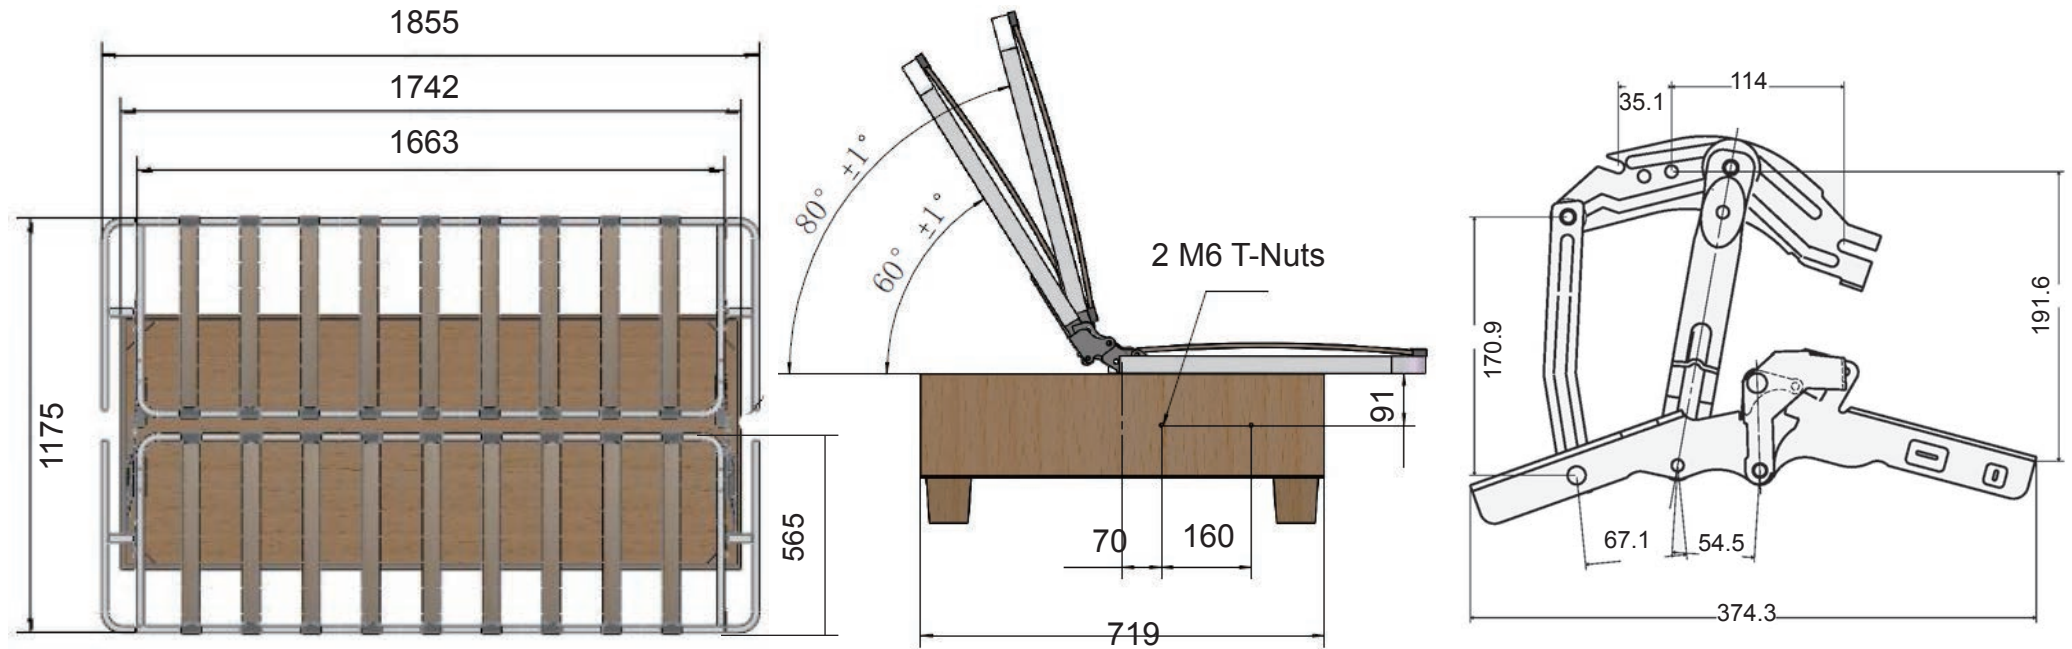

CLICK CLACKS

S E R I E S

*CLICK CLACKS SERIES DAILY
SLEEPING SOFABED MECHANISMS*

(in general, dimensions in mm)

Description: Click Clacks sofabed mechanism

Item Number: KD034, KD023
KD1855_1175

Material: Steel tube 20x30mm,
thickness 1,5mm

Mounting Size: 1742mm

Color frame: Black or Silver grey

Finish: Epoxy powder coated
Galvanized hinges

Made in: Jiaxing, China

Usage grade: Daily Sleeping

Advantage:

1. Easy to operate
2. Stops clearly
3. Stops perfectly
4. KD wing back design

Package Information:

Pallets for frame
Carton box for hinges

MOQ: 20 feet

Delivery (loading) time: 20 working days

Price : FOB Shanghai

Storage Function

Relax Position

Sitting Position

3 Stops, Zero Wall and Storage functions.

Hinges type: KK034

KD 'wings' design

Stop perfect and clearly

KD023
3 positions only