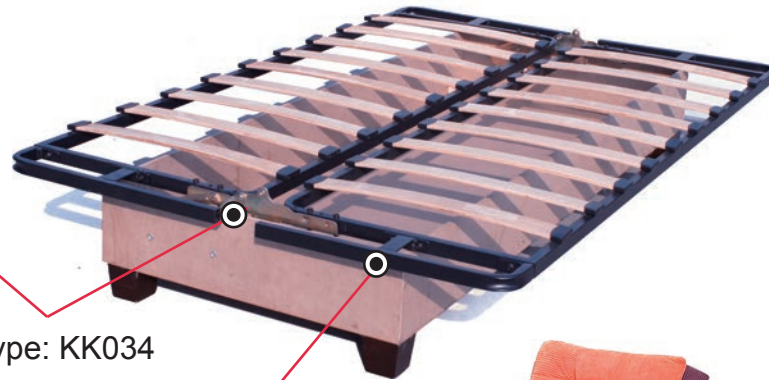

Mounting Size: 1742mm

Color frame: Black or Silver grey

Finish: Epoxy powder coated
Galvanized hinges

Made in: Jiaxing, China

Usage grade: Daily Sleeping

Advantage:

1. Easy to operate
2. Stops clearly
3. Stops perfectly
4. KD wing back design

Package Information:

Pallets for frame
Carton box for hinges

MOQ: 20 feet

Delivery (loading) time: 20 working days

Price : FOB Shanghai

Storage Function

Relax Position

Sitting Position

3 Stops, Zero Wall and Storage functions.

Hinges type: KK034

KD 'wings' design

Stop perfect and clearly

KD023
3 positions only