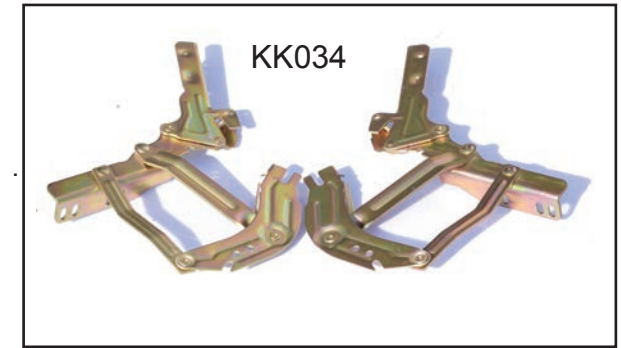

CLICK CLACKS

S E R I E S

*CLICK CLACKS SERIES DAILY
SLEEPING SOFABED MECHANISMS*

(in general, dimensions in mm)

Description: Click Clacks sofabed mechanism

Item Number: KD034, KD023
KD1855_1175

Material: Steel tube 20x30mm,
thickness 1,5mm

Mounting Size: 1742mm

Color frame: Black or Silver grey

Finish: Epoxy powder coated
Galvanized hinges

Made in: Jiaxing, China

Usage grade: Daily Sleeping

Advantage:

1. Easy to operate
2. Stops clearly
3. Stops perfectly
4. KD wing back design

Package Information:

Pallets for frame
Carton box for hinges

MOQ: 20 feet

Delivery (loading) time: 20 working days

Price : FOB Shanghai

Storage Function

Relax Position

Sitting Position

3 Stops, Zero Wall and Storage functions.

Hinges type: KK034

KD 'wings' design

Stop perfect and clearly

KD023
3 positions only