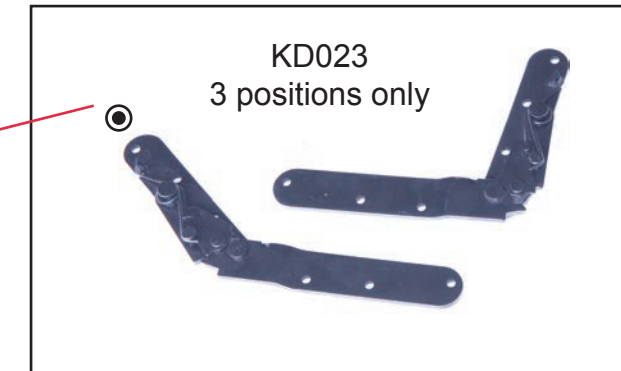

Mounting Size: 1742mm

Color frame: Black or Silver grey

Finish: Epoxy powder coated
Galvanized hinges

Made in: Jiaxing, China

Usage grade: Daily Sleeping

Advantage:

1. Easy to operate
2. Stops clearly
3. Stops perfectly
4. KD wing back design

3 Stops, Zero Wall and Storage functions.

Hinges type: KK034

KD 'wings' design

Stop perfect and clearly

KD023
3 positions only