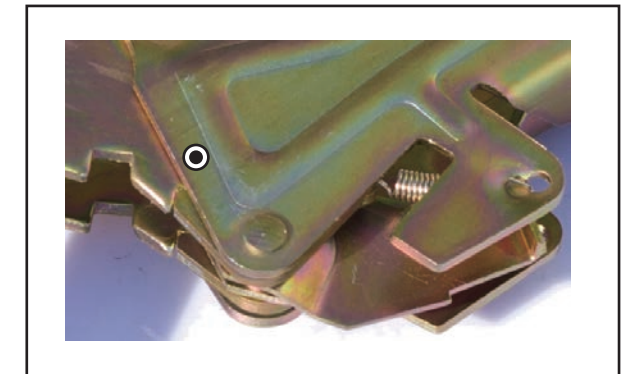

Stop perfect and clearly