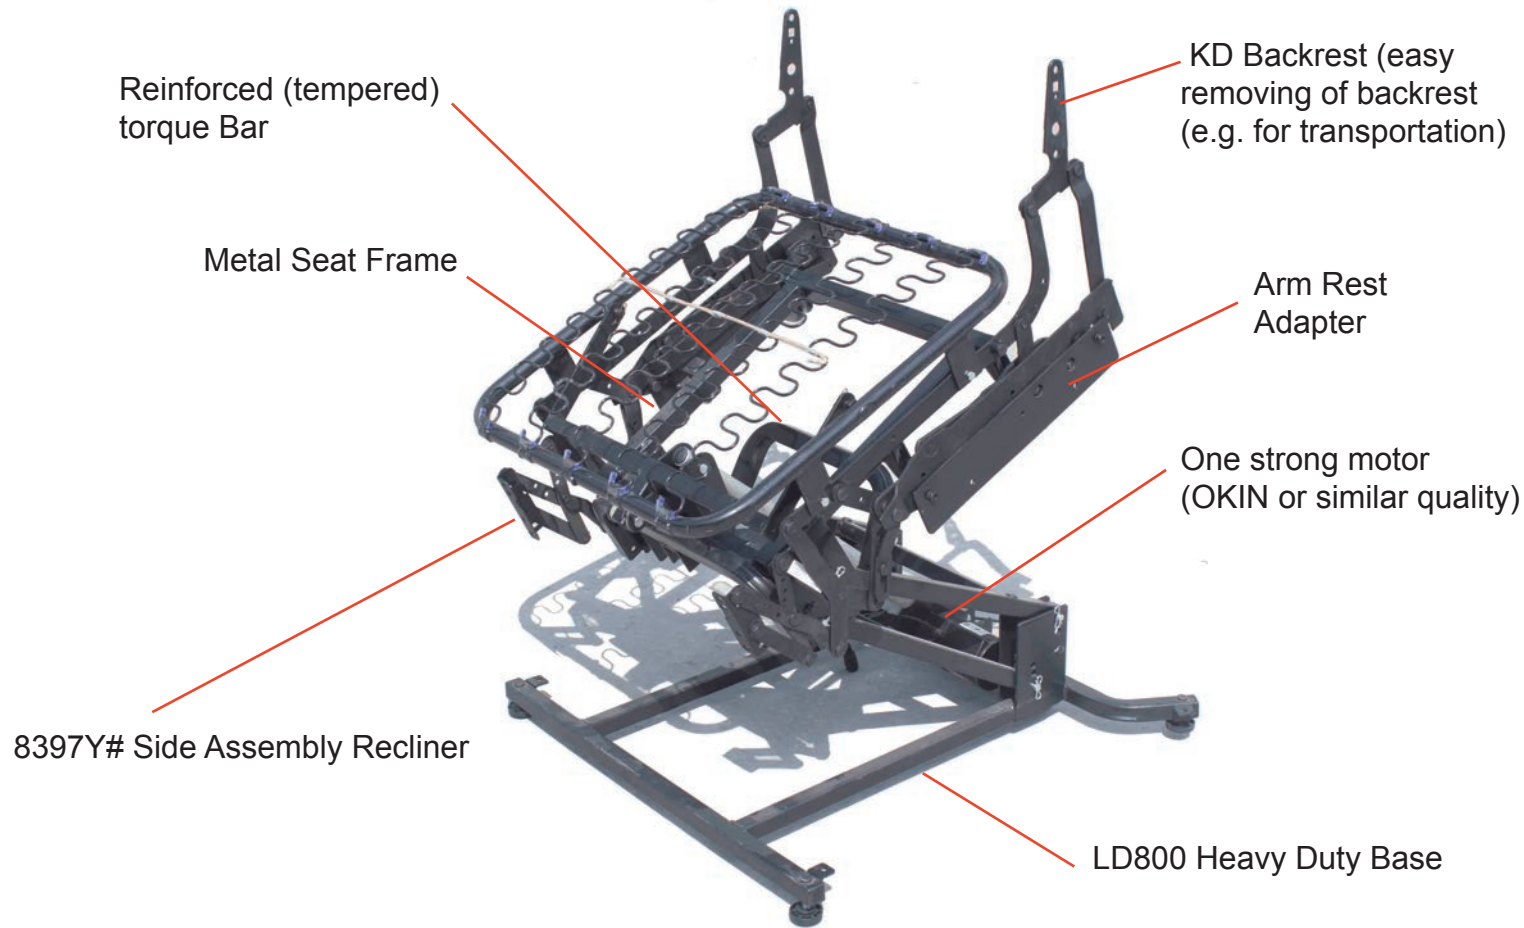

**500/800#**  
S E R I E S

*CONTEMPORARY LIFT  
RECLINER MECHANISM*

Lift position showed

**Base 500#**  
- traditional liftbase

**Base 500D#**  
- 4 wheels added for mobility

**Base 800#**  
- with arm rest chassis  
- room to add fixed arms

### Package Information:

Carton box & Pallets for mechanism  
Base 500# 256 units/20feet  
Base 500D# 256 units/20feet  
Base 800# 224 units/20feet  
Base 500 & 500D is available partly assembled.

MOQ: 20 feet  
Delivery (loading) time: 25 working days  
Price: FOB Shanghai