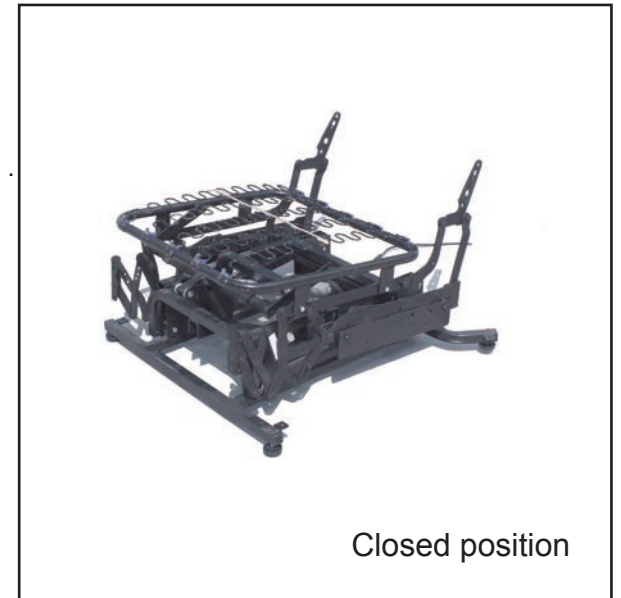

**500/800#**  
S E R I E S

*CONTEMPORARY LIFT  
RECLINER MECHANISM*

Lift position showed

**Base 500#**  
- traditional liftbase

**Base 500D#**  
- 4 wheels added for mobility

**Base 800#**  
- with arm rest chassis  
- room to add fixed arms

### Package Information:

Carton box & Pallets for mechanism  
Base 500# 256 units/20feet  
Base 500D# 256 units/20feet  
Base 800# 224 units/20feet  
Base 500 & 500D is available partly assembled.

MOQ: 20 feet  
Delivery (loading) time: 25 working days  
Price: FOB Shanghai