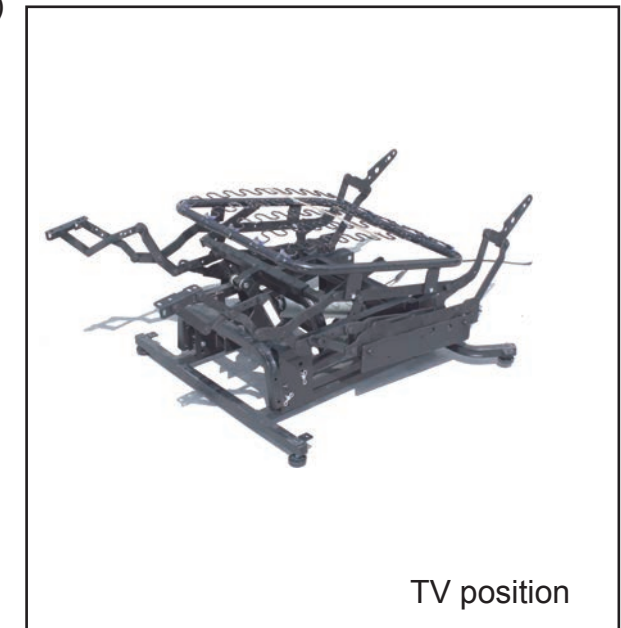

**500/800#**  
S E R I E S

*CONTEMPORARY LIFT  
RECLINER MECHANISM*

Lift position showed

**Base 500#**  
- traditional liftbase

**Base 500D#**  
- 4 wheels added for mobility

**Base 800#**  
- with arm rest chassis  
- room to add fixed arms

### Package Information:

Carton box & Pallets for mechanism  
Base 500# 256 units/20feet  
Base 500D# 256 units/20feet  
Base 800# 224 units/20feet  
Base 500 & 500D is available partly assembled.

MOQ: 20 feet  
Delivery (loading) time: 25 working days  
Price: FOB Shanghai