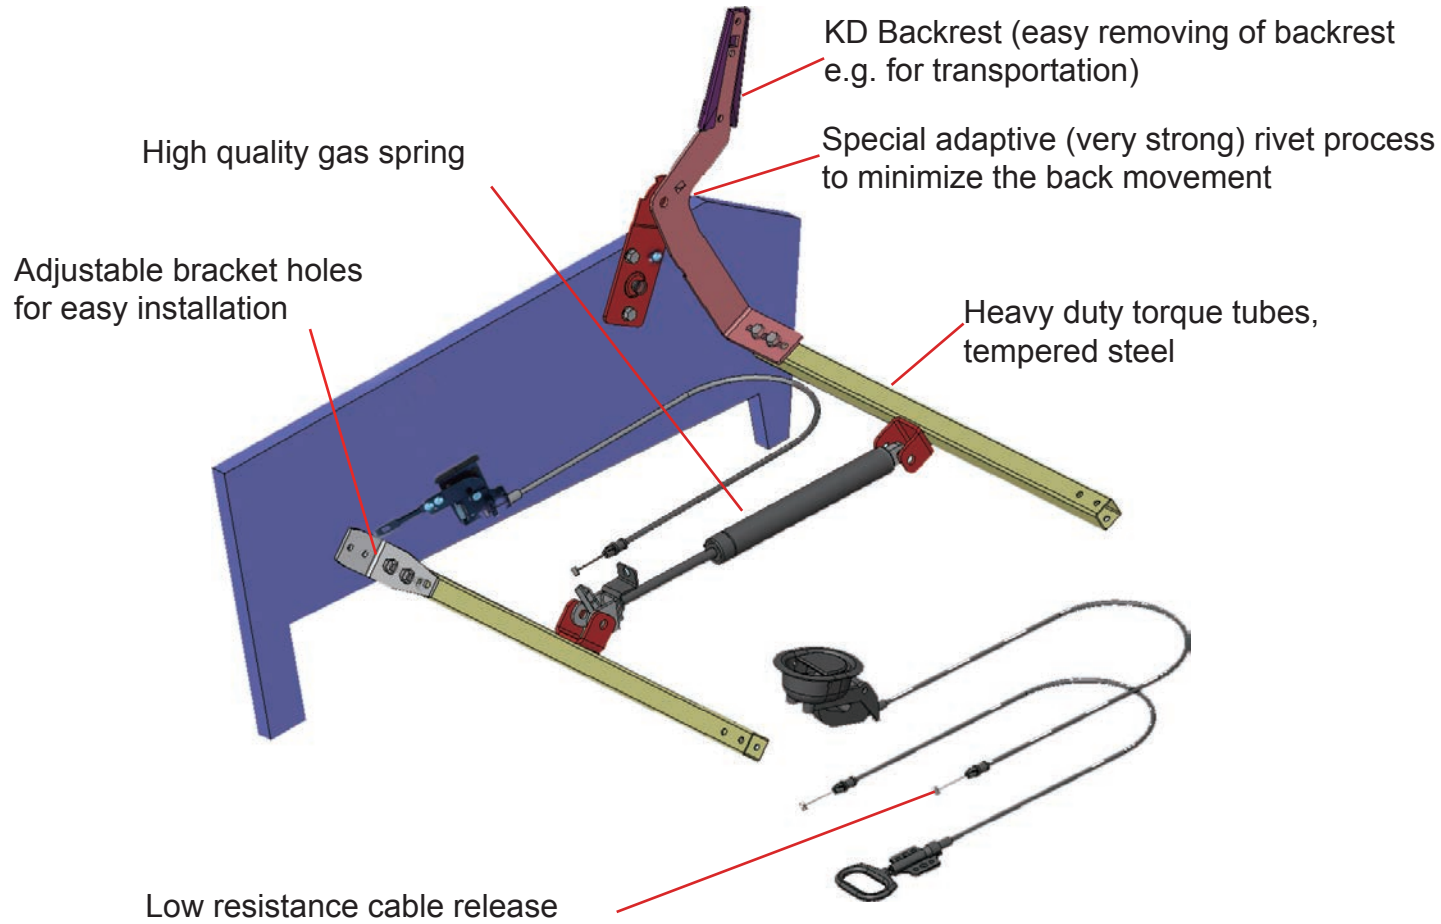

125#
S E R I E S

BACK TILT MECHANISM

125#

S E R I E S

BACK TILT MECHANISM

Size A
width (mm)
467
519
621
740

Comfortable tilt function for lounging, reading or watching TV.