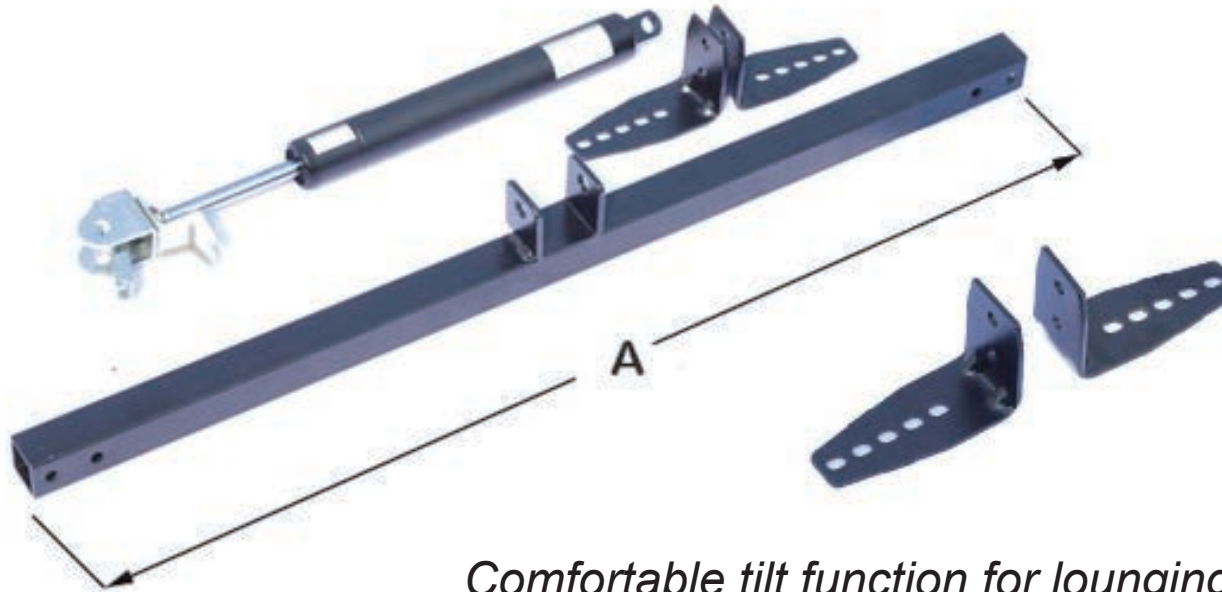

125#
S E R I E S

BACK TILT MECHANISM

125#

S E R I E S

BACK TILT MECHANISM

Size A
width (mm)
467
519
621
740

Comfortable tilt function for lounging, reading or watching TV.